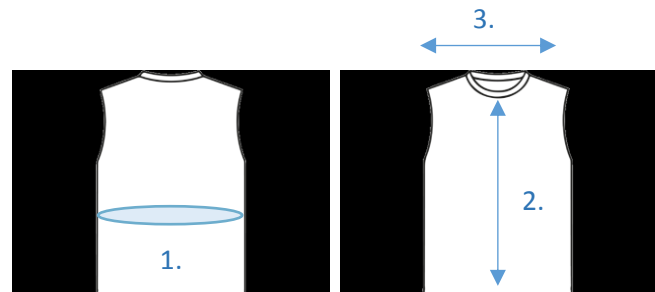

HOODIES

DESCRIPTION

Hoodie
 ESD symbol on the sleeve
 Comfortable
 2 side pockets
 Sizes : XS – 5XL

ELECTRIC PROPERTIES

Discharge time : < 2 seconds
 Weight : 280 g/m2
 Material : 48% Polyester 48% Cotton 4% conductive fiber
 Electric properties maintained after more than 40 washes
 In compliance with the IEC 61340-5-1 norm

AVAILABLE COLORS

SIZE CHART (cm)

- 1 Chest
- 2 Length
- 3 Shoulders

	XS	S	M	L	XL	XXL	3XL	4XL	5XL
Shoulders	102	110	118	126	132	138	144	150	154
Length	64	66	68	70	72	74	76	78	80

WASHING INSTRUCTIONS

REFERENCES	MODELES
01-0501-30060-xx	Black hoodies
01-0501-30061-xx	Navy blue hoodies