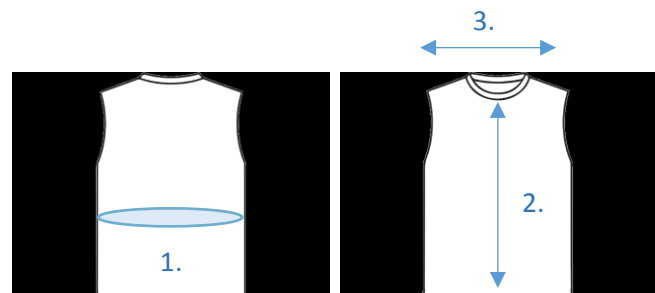

OVERALL

DESCRIPTION

Unisex overall
 Sizes : XS- 5XL
 ESD symbol
 Comfortable
 2 side pockets
 1 chest pocket
Other colors on request

ELECTRIC PROPERTIES

Discharge time : < 2 seconds
 Weight : 155 g/m²
 Materials : 63% Polyester 33% Cotton 4% conductive fiber
 Point-to-point resistance (Rpp) : 10⁶ - 10⁷ Ohm
 Electric properties maintained after 50 washes
 In compliance with the IEC 61340-5-1 norm

AVAILABLE COLORS

SIZE CHART (cm)

1 Chest
 2 Length
 3 Shoulders

	XS	S	M	L	XL	XXL	3XL	4XL	5XL
Shoulders	102	110	118	126	132	138	144	150	154
Length	64	66	68	70	72	74	76	78	80

WASHING INSTRUCTIONS

REFERENCE	MODEL
01-0501-30070-xx	Working overall