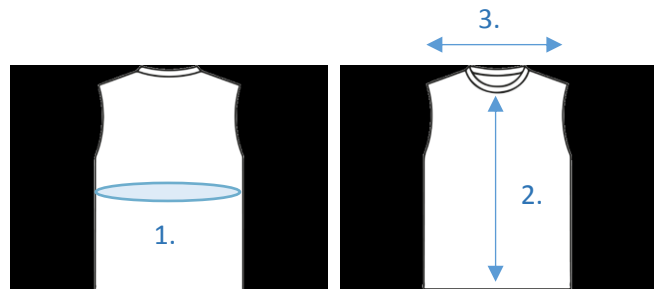

## DESCRIPTION

Dissipative sleeveless jacket  
 ESD logo  
 Comfortable  
 Color : White  
 Sizes : XS – 5XL  
 Other colors on request

## ELECTRIC PROPERTIES

Discharge time : < 2 seconds  
 Weight : 130 g/m2  
 Materials : 69% Polyester - 27% Cotton - 4% conductive fiber  
 Point to point resistance (Rpp) : 10<sup>6</sup> - 10<sup>7</sup> Ohm  
 Electrical properties maintained after 50 washes  
 In compliance with the IEC 61340-5-1 norm

## SIZE CHART (cm)

- 1 Chest
- 2 Length
- 3 Shoulders

	XS	S	M	L	XL	XXL	3XL	4XL	5XL
Shoulders	102	110	118	126	132	138	144	150	154
Length	64	66	68	70	72	74	76	78	80