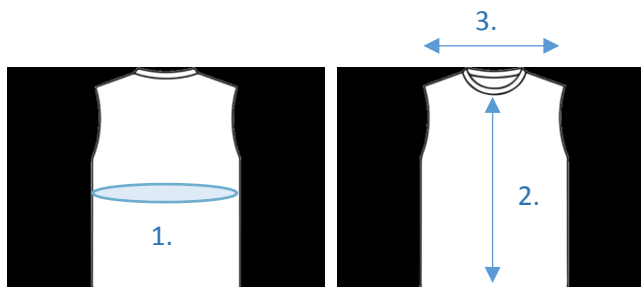

SAFETY JACKET

DESCRIPTION

Unisex safety vest
Sizes : XL - XXL
ESD symbol
Comfortable
Weight : 125 g/m

ELECTRIC PROPERTIES

Discharge time : < 2 seconds
Materials : 74% Polyester 24% Cotton 2% conductive fiber
Point-to-point resistance (Rpp) : 10⁶ - 10⁷ Ohm
Electric properties maintained after 50 washes
In compliance with the IEC 61340-5-1 norm

AVAILABLE COLORS

SIZES CHART (cm)

- 1 Chest
- 2 Length
- 3 Shoulders

	XL	XXL
Shoulders	132	138
Length	72	74

WASHING INSTRUCTION

REFERENCES	MODELS
01-0501-3000g-XX	Yellow safety jacket
01-0501-3002g-XX	Orange safety jacket