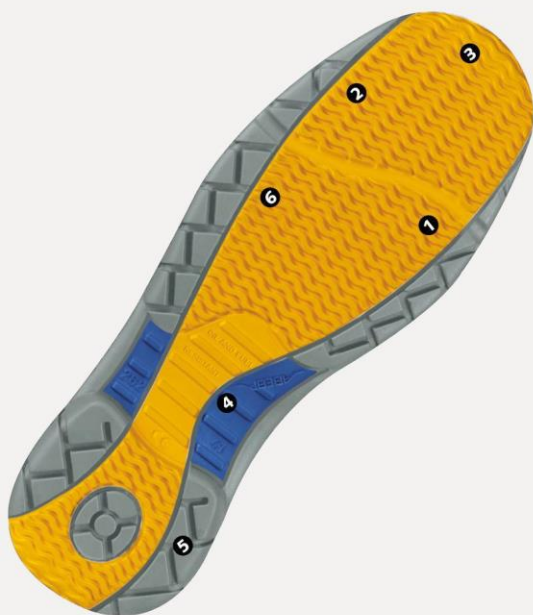

01-0402-01272

DESCRIPTION

Size from 36 to 47
 Material : Fine leather with Air-Mesh parts
 Non-slip and exchangeable rubber sole
 PU midsole
 Exchangeable sole (reference 01-0402-03553)
 Non-metallic safety shell
 Silver Point lining, absorbing moisture
 Lace-up closure
 Reflective strips
 Non-metallic tip
 In compliance with the 61340 norm
 In compliance with the norms : CE, EN ISO 20345:2011, S1, SRA

REFERENCE	MODEL
01-0402-01272-XX	Black

SEMELLE D'USURE

- 1 _ESD compatible selon DIN EN 61340
- 2 _SRA-antidérapant selon EN ISO 20345:2011
- 3 _Semelle caoutchouc souple
- 4 _Insert anti-torsion en caoutchouc solide
- 5 _Protection de flexion stabilité latérale
- 6 _Résistance aux acides, bases et au carburant

acc Wave Einlegesohle
(air clima comfort)

3553

Pointure 36-47

**Embout non-métalique -
mcc - mono coque cap**