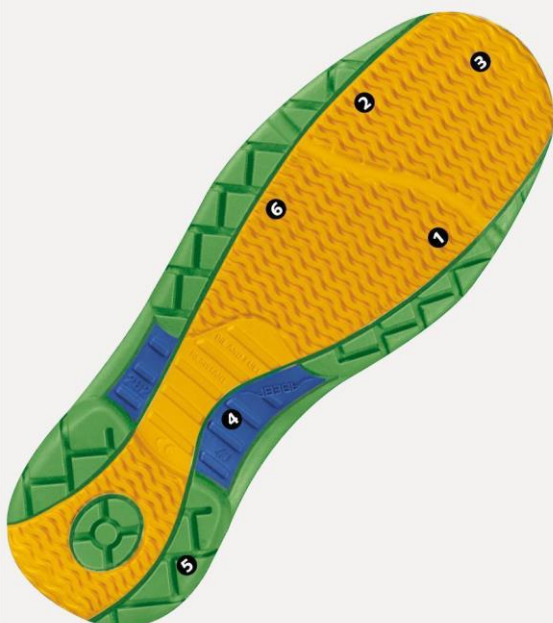

**01-0402-31474****DESCRIPTION**

Size from 36 to 47

Smooth leather

black in ATEX design

Composite toe cap

PU midsole

Metalfree penetration resistance

Slip resistance special rubber outsole sole

Replaceable acc Wave insole (article no. 3553)

Sanitized treated

ESD dissipative according to DIN EN 61340

Breathable lining with Silver ions

Instep area with lacing

Reflective material

CE, EN ISO 20345:2011, S3, SRA

REFERENCE	MODEL
01-0402-31474-XX	Black

acc Wave Einlegesohle  
(air clima comfort)

**3553**

Pointure 36-47

**Embout non-métalique -  
mcc - mono coque cap**