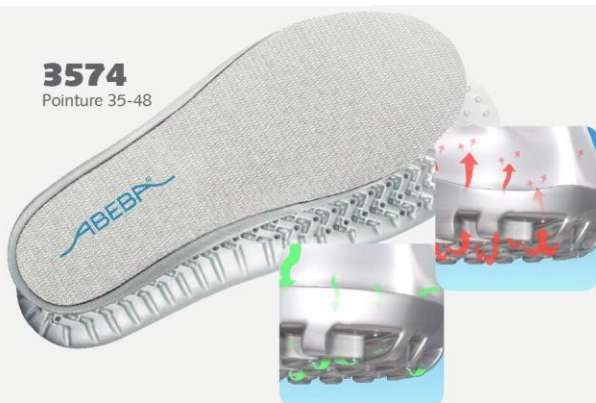

SEMELLE D'USURE

- 1_ ESD compatible selon DIN EN 61340
- 2_ SRC-antidérapant selon EN ISO 20347:2012
- 3_ Semelle antidérapante
- 4_ Résistance aux graisses animales, l'essence et l'huile
- 5_ Résistance au carburant

3574
Pointure 35-48