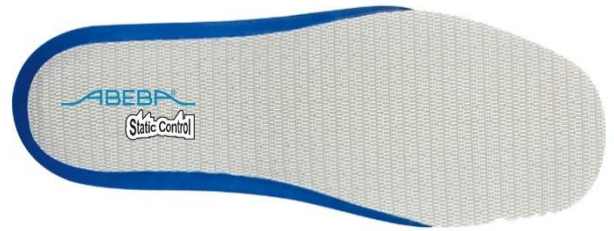

INSOLE

AIR CUSHION

Antistatic
Insole for AIR CUSHION work shoes

STATIC CONTROL

Textile promoting breathing
Antistatic
Relieves muscles, tendons,
Joints and spine
Load distribution
Air conditioning and comfortable

REFLEXOR MASSAGE

MAN / WOMAN / COMFORT

Microfiber
Antistatic
Stimulating blood circulation
Orthopedic shaping
Spiked relief

REFLEXOR MAN / WOMEN

Microfiber
Antistatic

X-LIGHT

Flexible insole
Antistatic
First Active Comfort

EASY

Flexible insole
Antistatic

DYNAMIC

Flexible insole
Antistatic

UNI6

Flexible insole
Antistatic

CRAWLER

Flexible insole
Antistatic

ANATOM

Flexible insole
Antistatic

REFERENCE	MODELS	SIZE
01-0402-03551-XX	AIR CUSHION	35 at 47
01-0402-03553-XX	STATIC CONTROL	36 at 47
01-0402-03565-XX	REFLEXOR MASSAGE WOMAN	36 at 42
01-0402-03566-XX	REFLEXOR MASSAGE MAN	40 at 46
01-0402-03572-XX	REFLEXOR MASSAGE COMFORT	36 at 43
01-0402-03569-XX 01-0402-03570-XX	REFLEXOR MAN – WHITE REFLEXOR MAN – GREY	40 at 46
01-0402-03567-XX 01-0402-03568-XX	REFLEXOR WOMAN - WHITE REFLEXOR WOMAN – GREY	36 at 42
01-0402-351720-XX	X-LIGHT (First Active COMFORT)	35 at 48
01-0402-351620-XX	X-LIGHT	35 at 48
01-0402-351710-XX	X-LIGHT	35 at 48
01-0402-352710-XX	EASY	35 at 48
01-0402-352610-XX	DYNAMIC	35 at 48
01-0402-352510-XX	UNI6	35 at 48
01-0402-352520-XX	UNI6	35 at 48
01-0402-351920-XX	CRAWLER	36 at 48
01-0402-352320-XX	ANATOM	36 at 52