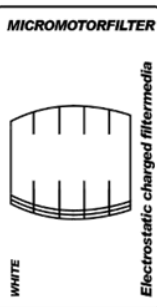

MICROMOTORFILTER (SANDWICH)
HEPA
HEPA H13 + Electrostatic charged filtermedia
WHITE / WHITE

MICROMOTORFILTER
Electrostatic charged filtermedia
WHITE