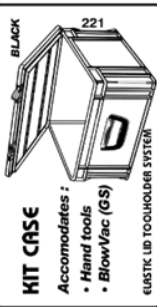

KIT CASE
Accommodates :
• Hand tools
• BlowVac (GS)
EUSTIC LID TOOLHOLDER SYSTEM

BRUSH GUIDE
Brush hardness : ■ MEDIUM/HARD (indicative) □ MEDIUM □ VERY SOFT

KIT CASE
Accommodates :
• Hand tools
• BlowVac (GS)
EUSTIC LID TOOLHOLDER SYSTEM