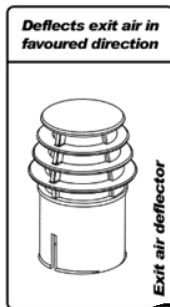

Medical exit air filter