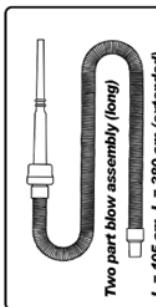

Two part blow assembly
L = 70 cm. L = 200 cm (extended).

NOT ESD-SAFE !
Compact carrying bag.

Two part blow assembly (long)
L = 105 cm. L = 380 cm (extended).